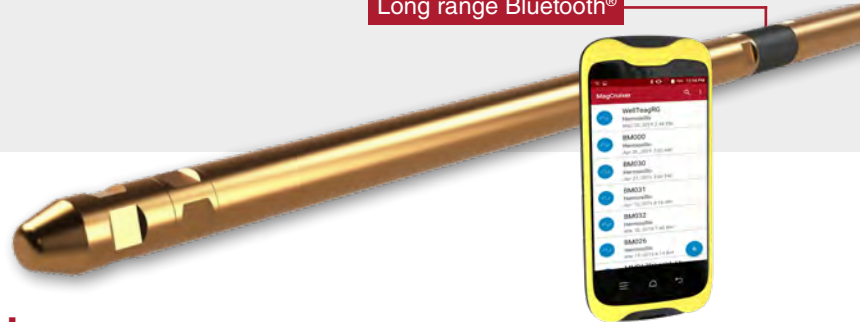

MagCruiser™

**HIGH PERFORMANCE,
AFFORDABLE MAGNETIC
SURVEY TOOL**

**Intuitive handheld
device allows for
simple data collection**

www.sptab.com | sales@sptab.com

Specifications

Performance

Inclination accuracy	± 0.05° *
Azimuth accuracy	± 0.3° *
Toolface accuracy	± 0.2°
Magnetic dip angle	± 0.2°
Magnetic field accuracy	± 70nT
Measurement range	-90° a +90° of inclination

* Quoted at 3 sigma (99.7% assurance)

Software

Export format	PDF, Excel, CSV, LAS, DXF
Survey report	Generate at any interval
Graphic generation	2D, 3D
Bluetooth®	High-speed connection

Equipment

Temperature range	-20°C to 60°C (-4°F to 140°F)
Pressure range	5670psi (4000mH2O)
Diameter	35mm (1.38")
Length	1000mm (39.37")
Weight	6kg (13.2lbs)
Handheld device	IP67, heavy duty, easy to use

Well profiles

Vertical	Applicable
Inclined	Applicable
Directional drilling	Applicable
River crossing (HDD)	Applicable

Long range Bluetooth®

Easily capture high quality data

The MagCruiser™ has a simple software interface that has been designed for a comfortable user experience. Operators will feel confident programming and retrieving data with our intuitive handheld device.

Simple to use with accurate results

Proven in the harshest non-magnetic mining conditions, our MagCruiser™ technology offers top performance at affordable rates. Our magnetic surveying instrument works in all inclinations and automatically generate reports at any interval